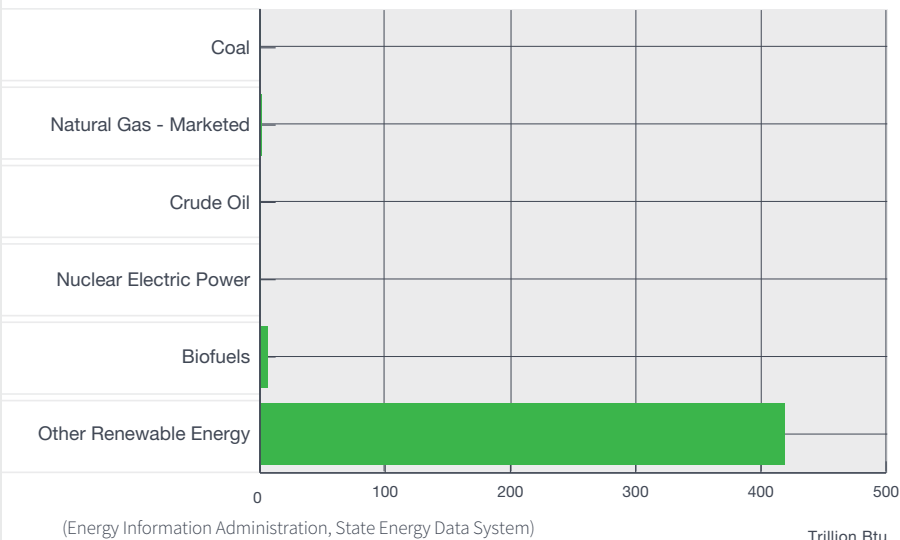

OREGON ENERGY PRODUCTION ESTIMATES 2015