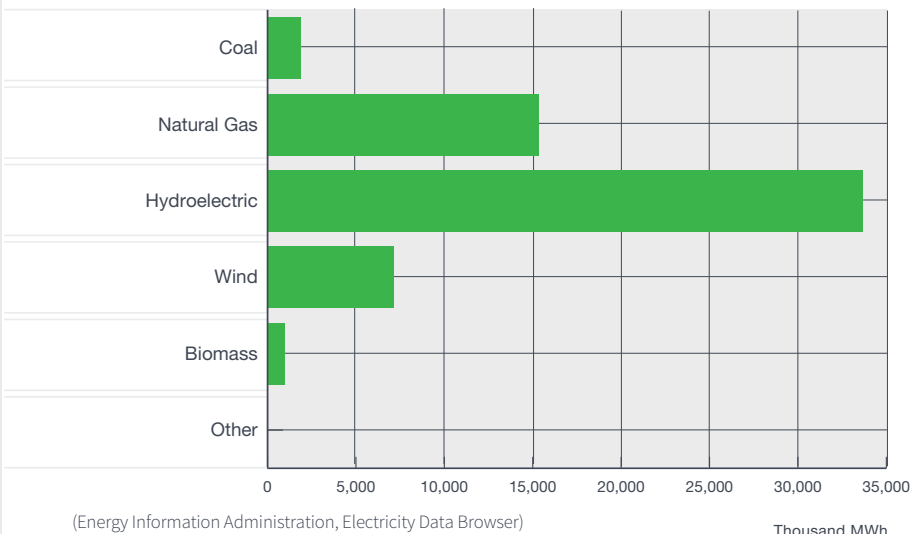

Visit us at: <http://www.energytomorrow.org>

OREGON ENERGY CONSUMPTION ESTIMATES 2015

OREGON ENERGY PRODUCTION ESTIMATES 2015

OREGON NET ELECTRICITY GENERATION BY SOURCE 2015

ON THE ISSUES

CLIMATE CHANGE

Jim Piro
Portland General Electric