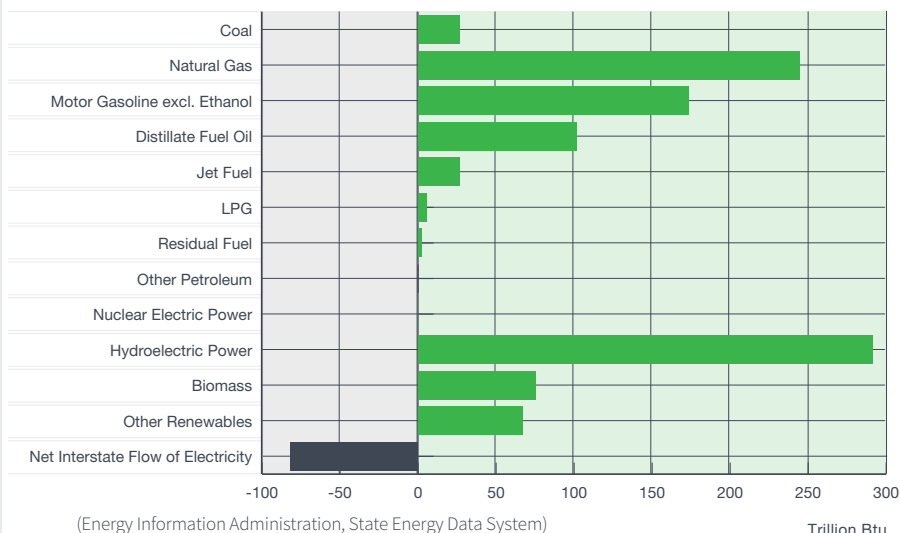

OREGON ENERGY CONSUMPTION ESTIMATES 2015