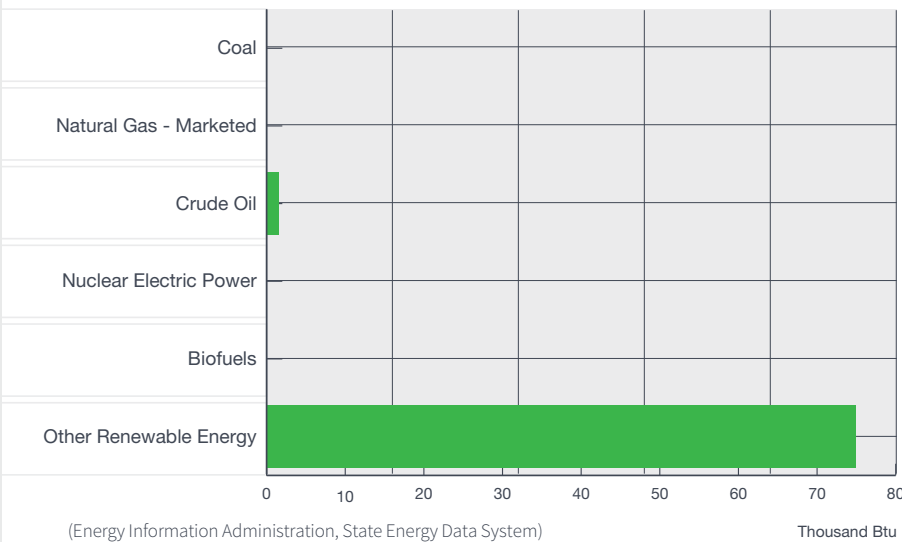

NEVADA ENERGY PRODUCTION ESTIMATES 2015