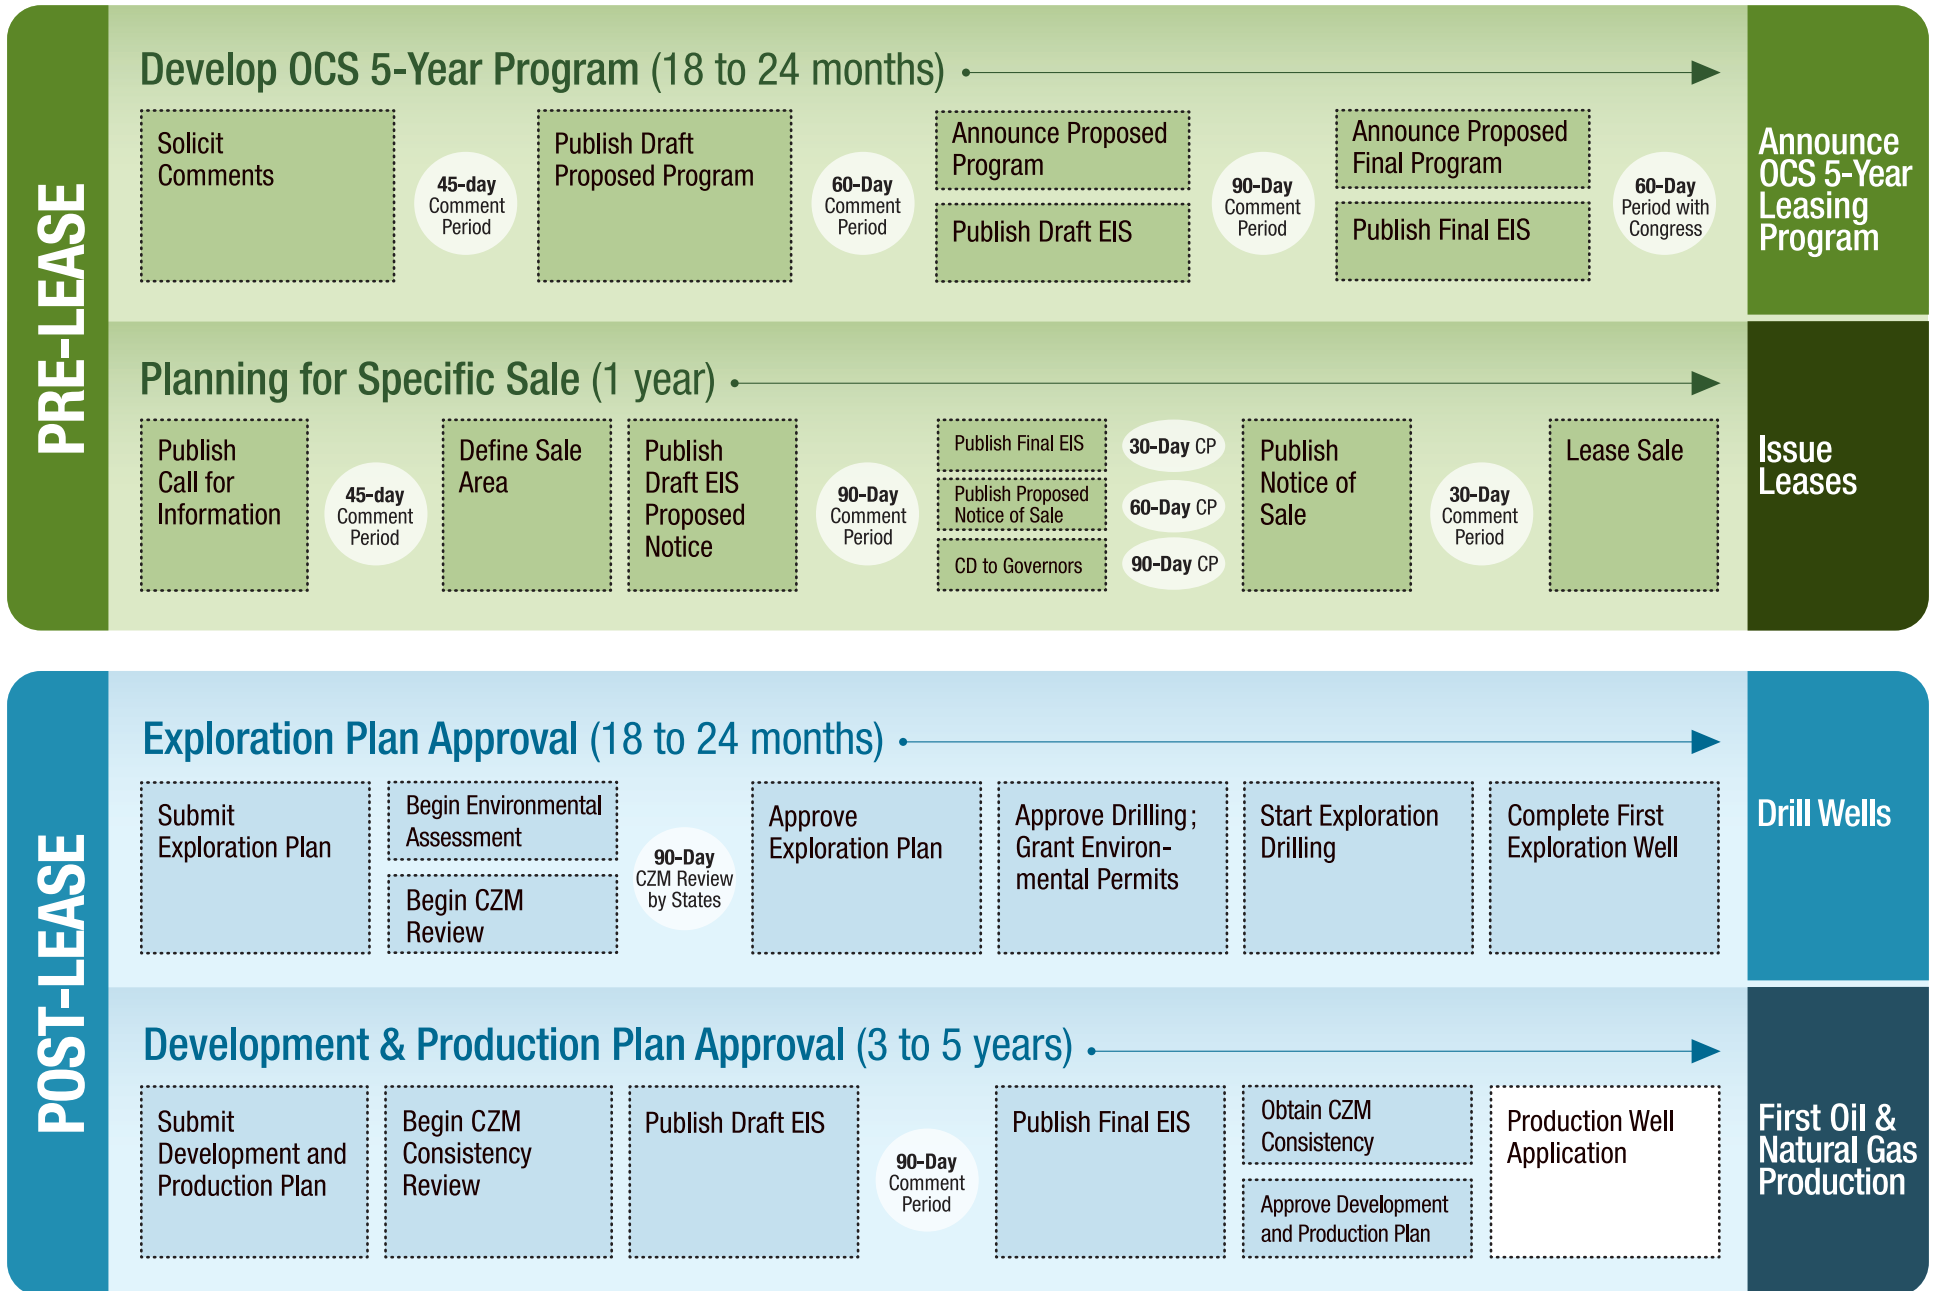

Offshore Leasing, Exploration and Development Process

EIS: Environmental Impact Statement | CD: Consistency Determination | CP: Comment Period | CZM: Coastal Zone Management www.api.org

Source: BOEM